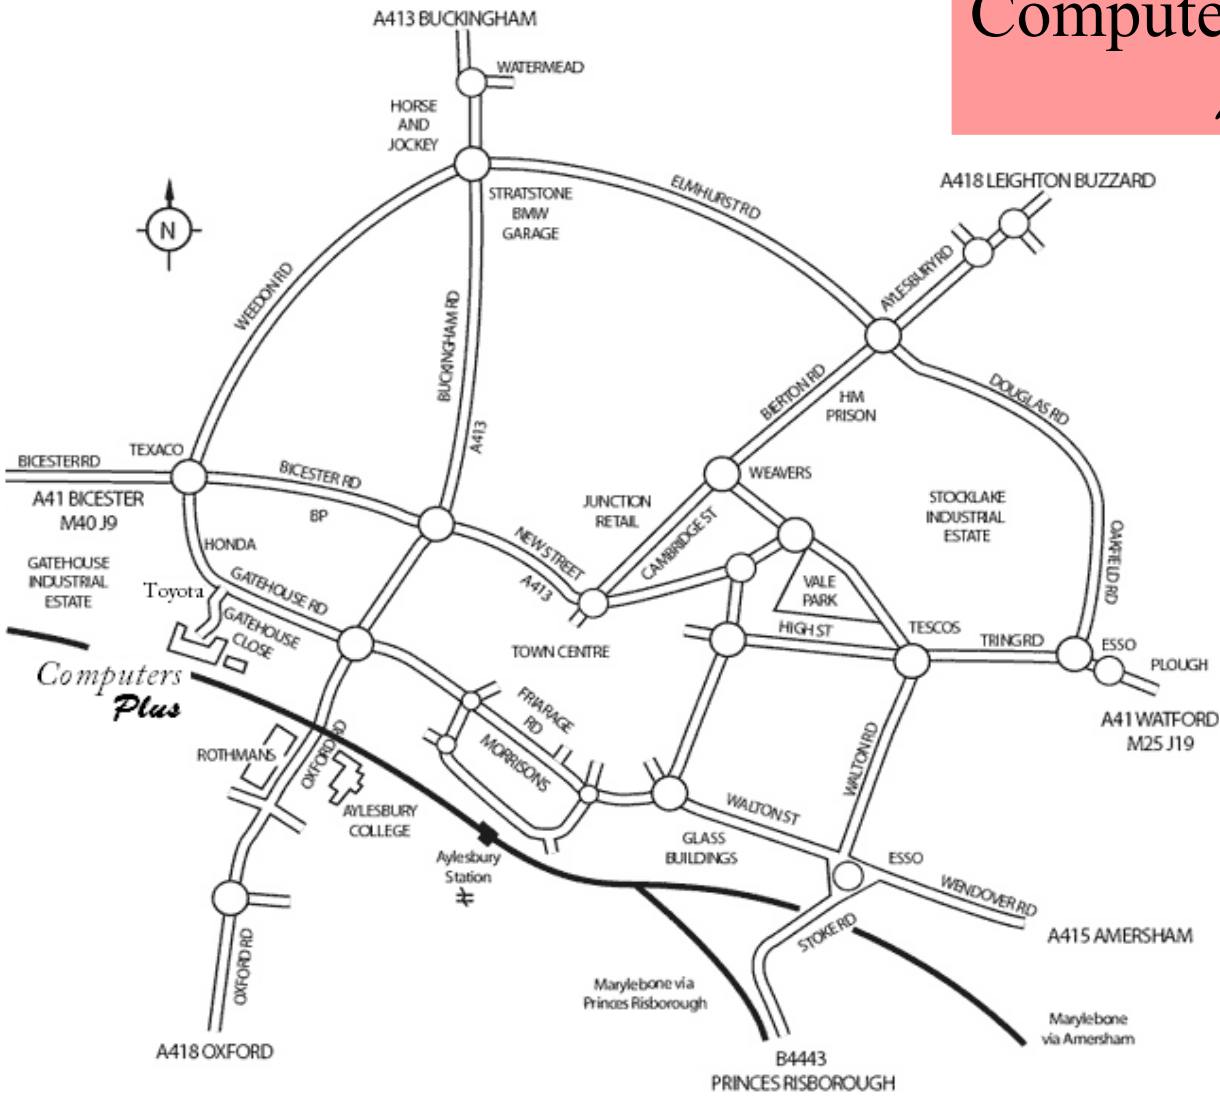

Computers

Plus

Tel +44 1296 658947
Fax +44 1296 655986
info@plustech.co.uk

Eaton Building is at the end of Gatehouse Close as shown on the map above.

Visitor and delivery parking is available directly in front of the building and our entrance is located to the right of the main building, not the main reception entrance.